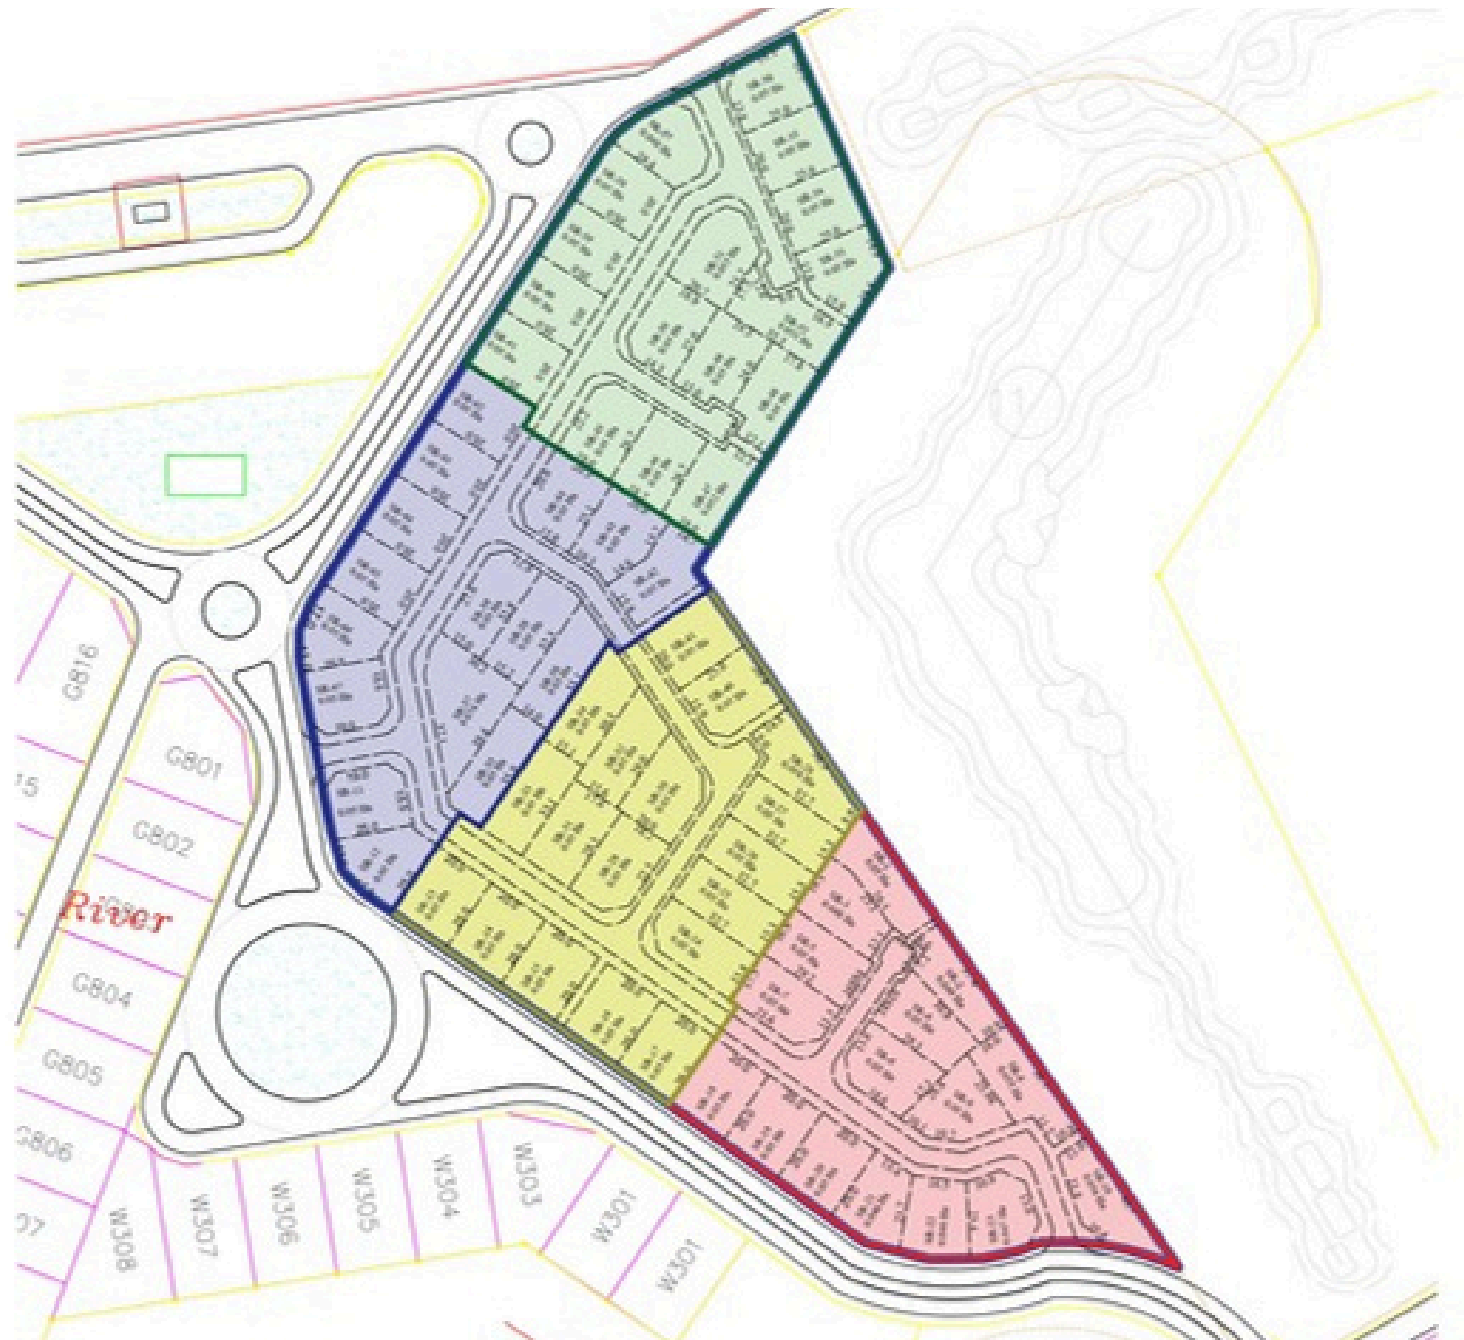

Olearia Golf is located within Migaa in Kiambu
a gated 18 hole golf
community with premium plots selected carefully to your
needs

OLEARIA GOLF
MIGAA

OLEARIA GOLF
MIGAA

*Choose a plot!
Choose a house design!
Choose a budget!*

**Call
0728 31 31 31**

RESIDENTIAL PLOTS FOR SALE

67 1/8 acre prime plots
From Ksh. 7,000,000

SERVICED WITH:

- ☑ Water
- ☑ Power on site
- ☑ Beacons
- ☑ Internet Connectivity
- ☑ Golf membership
- ☑ Fenced & Gated
- ☑ Tarmac roads
- ☑ House design provided for each plot

Olearia Golf Sub-division Map

MIGAA LIFE...

Payment terms

Cash option: 30% deposit, balance in 90 days

Financing option: Financing for both plot and building

Financing from our partnering banks

Contact us on